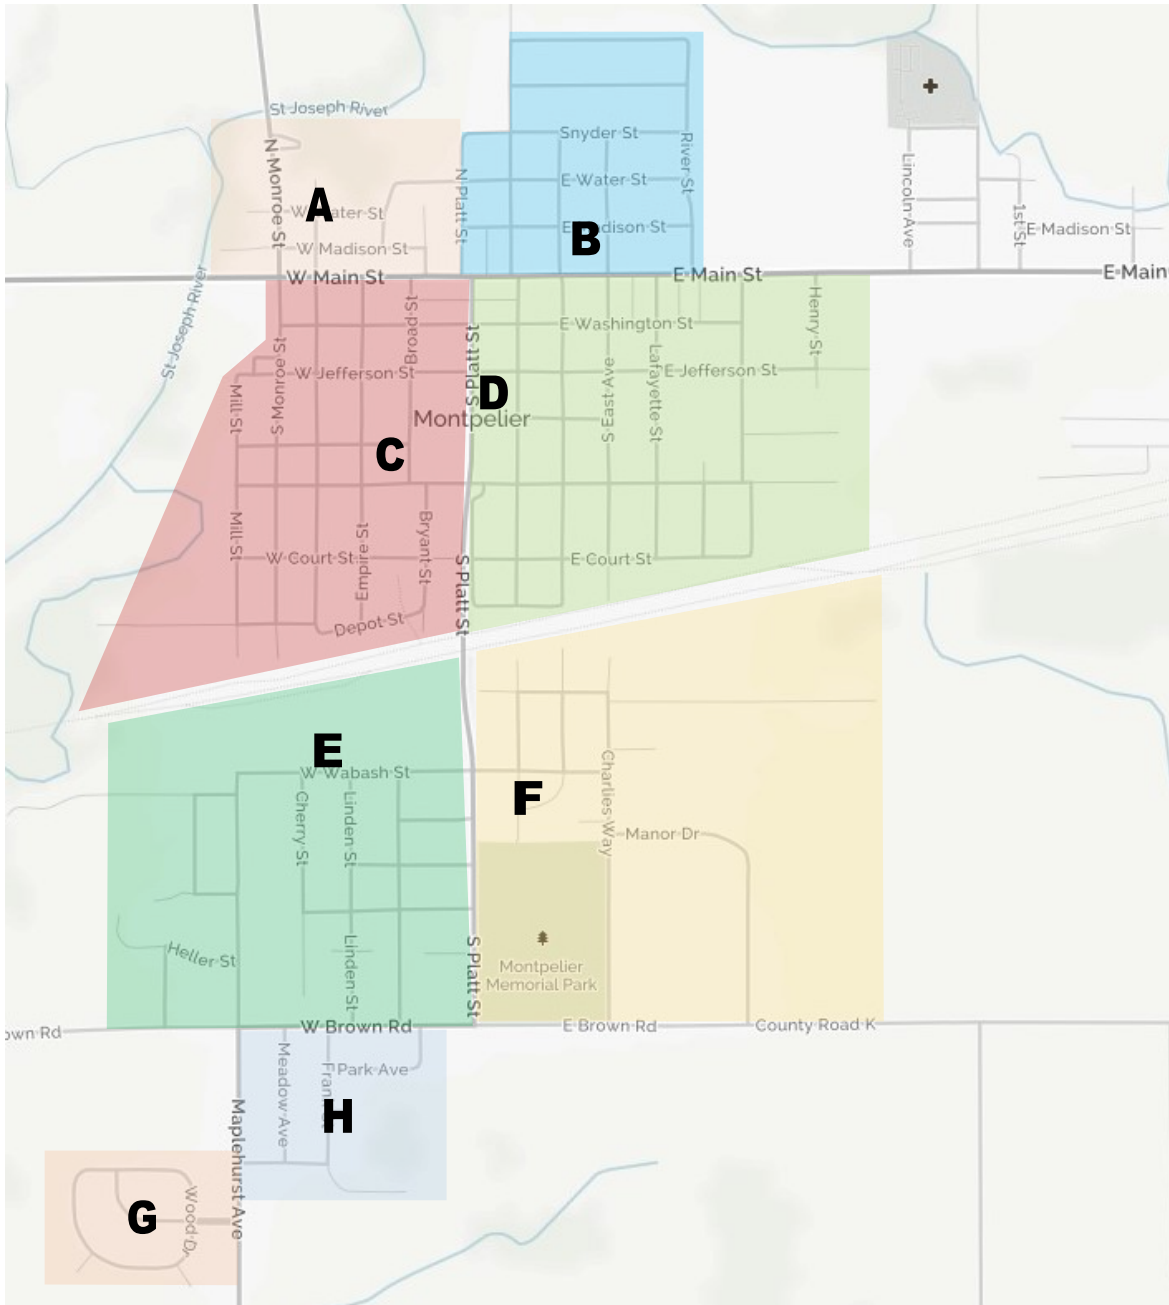

Montpelier Schools

Bus Stop Zones

2017-18

Pickup and Drop-off Locations (See back of map for further information)

<p>Zone A N. Jonesville and W. Water (Eagles)</p>	<p>Zone B Old High School location</p>	<p>Zone C Ohio and Broad (New Beginnings Church) <i>Depending on bus assignment, drop-off may be at St. Paul's Methodist Church.</i></p>	<p>Zone D Old Primary School Location</p>
<p>Zone E North side of Wabash and Linden</p>	<p>Zone F West end of Montpelier Garden Apts. on S. Pleasant St.</p>	<p>Zone G Wood Dr. and South-West Dr.</p>	<p>Zone H Frank St. and Vicky Ln.</p>

Notes:

1. Due to full buses we will no longer be accepting notes from parents for their son / daughter to ride other buses. **All students will be pick up and dropped off at their designated stops ONLY.**
2. All Kinder-Club and pre-school students:
 - AM Pickup - Normal bus stops
 - AM Drop-off - designated address
 - PM Pickup - designated address
 - PM Drop-off - Normal bus stops
3. Busses will leave pickup locations in town at 7:40 am. Please avoid arriving at stop prior to 7:30 unless notified by transportation department.
4. There may be no monitors at these bus stops, so for that reason it is the parents responsibility to make sure that their son or daughter's behavior at the bus stop is appropriate.